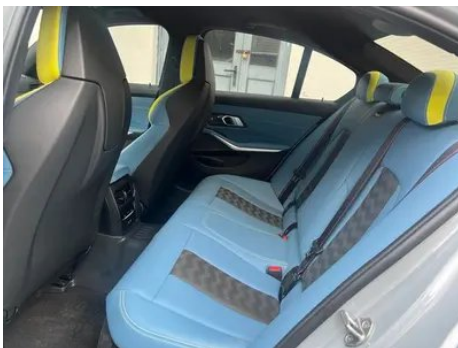

Vehicle Detail Report

BMW M3 2023 M3 four-door sedan Thunder Edition

Basic Information

Brand	BMW
Mileage	13,000 km
Color	Silver-gray
First Registration	2024-01-01
Transfer Count	0

Vehicle Images