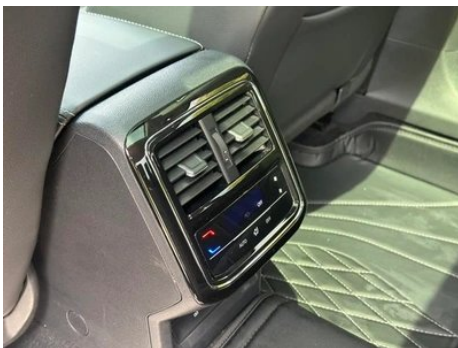

Vehicle Detail Report

Volkswagen Passat 2024 380TSI Star Elite Edition

Basic Information

Brand	Volkswagen
Mileage	15,000 km
Color	Black
First Registration	2024-03-01
Transfer Count	1

Vehicle Images