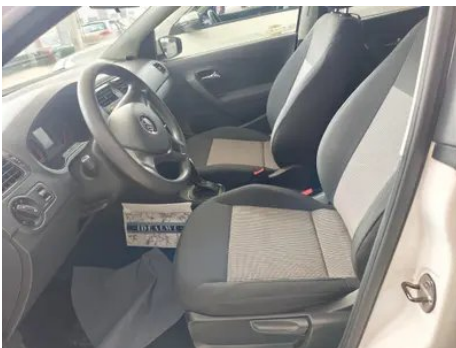

Vehicle Detail Report

Volkswagen Polo 2018 1.5L Automatic driving type

Basic Information

Brand	Volkswagen
Mileage	49,000 km
Color	White
First Registration	2018-10-01
Transfer Count	0

Vehicle Images

Vehicle Condition