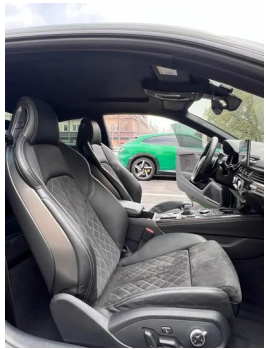

Vehicle Detail Report

Audi RS 5 2019 2.9T Coupe

Basic Information

Brand	Audi
Mileage	82,600 km
Color	Green
First Registration	2019-07-01
Transfer Count	1

Vehicle Images

Vehicle Condition

1. Left rear fender, Paint repair, Bodywork repair. 2. Right rear fender, Deformation.