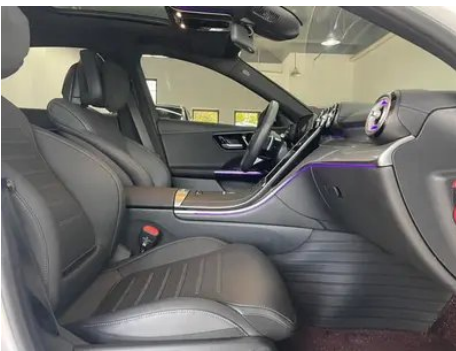

Vehicle Condition

1. Driver's seat rails and frame, Signs of removal. 2. Front passenger seat rails and frame, Signs of removal.

Configuration Information

Model Information