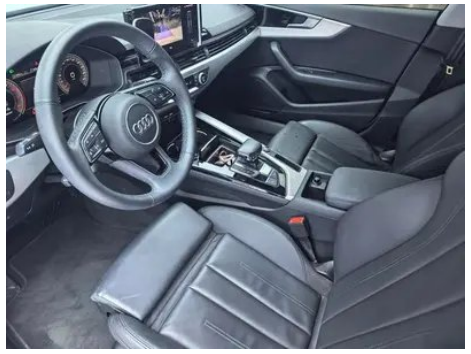

Vehicle Condition

1. Right rear quarter panel, Paint repair, Body panel repair.

Configuration Information

Model Information

Model Name	Audi A5 (Imported) 2023 Sportback 40 TFSI Stylish Dynamic Model