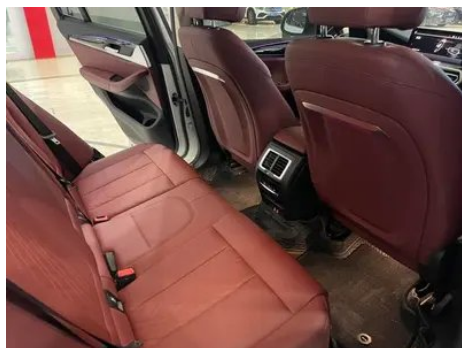

Vehicle Detail Report

BMW X3 2022 xDrive25i M Sports suit

Basic Information

Brand	BMW
Mileage	45,000 km
Color	White
First Registration	2022-01-01
Transfer Count	0

Vehicle Images

Vehicle Condition

1. Original metal body panels with factory paint.