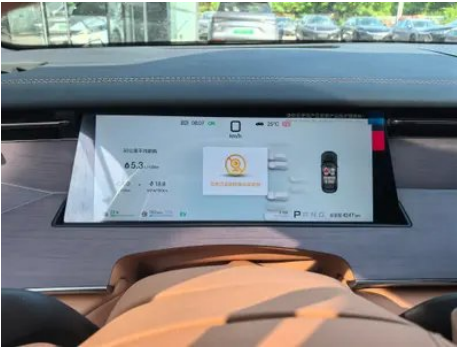

Vehicle Condition

1. Left front door glass, Replaced.

"●" = Standard equipment

"-" = Not available

"○" = Optional equipment.

Note: These are Chinese market vehicles. Warranty coverage is not available outside of China.