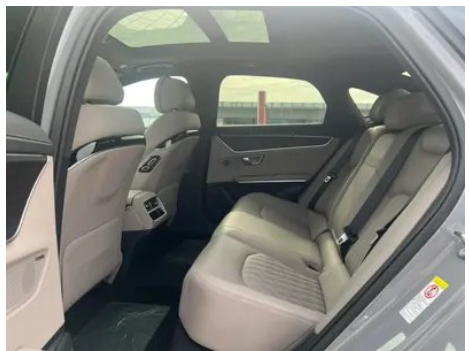

Vehicle Detail Report

BYD han 2025 Smart Driving Version 701KM
Flagship Lidar

Basic Information

Brand	BYD
Mileage	10,000 km
Color	Dark gray
First Registration	2025-01-01
Transfer Count	0

Vehicle Images

Vehicle Condition