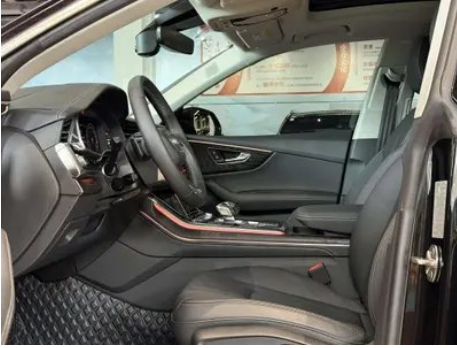

Vehicle Detail Report

Audi Q8 2024 55 TFSI Deluxe Dynamic

Basic Information

Brand	Audi
Mileage	3,000 km
Color	Black
First Registration	2025-03-01
Transfer Count	0

Vehicle Images

Vehicle Condition

1. Driver's seat rails and frame, Signs of removal. 2. Front passenger seat rails and frame, Signs of removal.