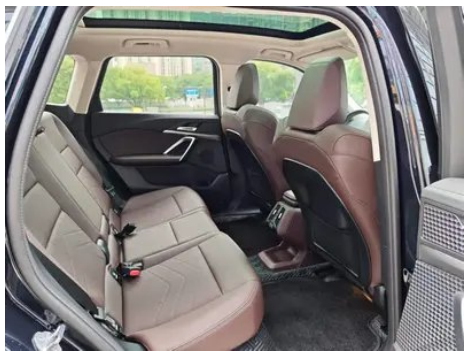

Vehicle Detail Report

BMW iX1 2024 eDrive25L M Sports suit

Basic Information

Brand	BMW
Mileage	53,000 km
Color	Black
First Registration	2025-02-01
Transfer Count	0

Vehicle Images

Vehicle Condition

1. Original metal body panels with factory paint.