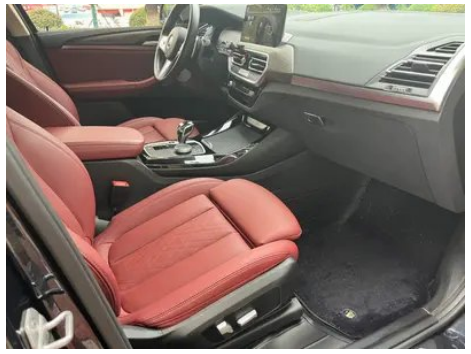

Vehicle Condition

1. Driver's seat rails and frame, Signs of removal. 2. Front passenger seat rails and frame, Signs of removal.

Configuration Information

Model Information

Model Name	BMW 2023 X3 xDrive30i Luxury Edition M Night Sky Package
Launch Date	2023.05

Basic parameters

Vehicle Class	Mid-size SUV
Energy Type	Gasoline
Maximum Power (kW)	180