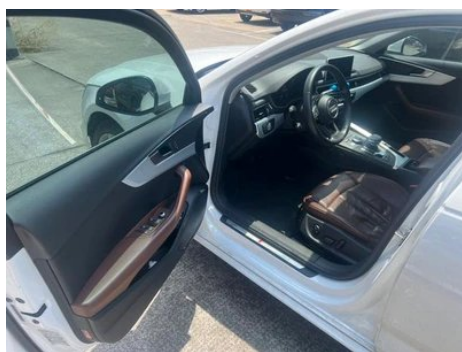

Vehicle Detail Report

Audi A4L 2018 30 Anniversary type 40 TFSI
Fashionable

Basic Information

Brand	Audi
Mileage	130,000 km
Color	White
First Registration	2018-09-01
Transfer Count	2

Vehicle Images

Vehicle Condition