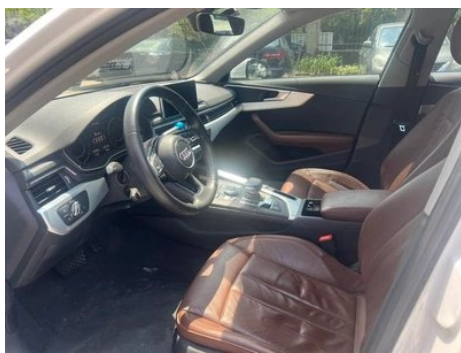

Vehicle Detail Report

Audi A4L 2018 30 Anniversary type 40 TFSI
Fashionable

Basic Information

Brand	Audi
Mileage	130,000 km
Color	White
First Registration	2018-09-01
Transfer Count	2

Vehicle Images

Vehicle Condition