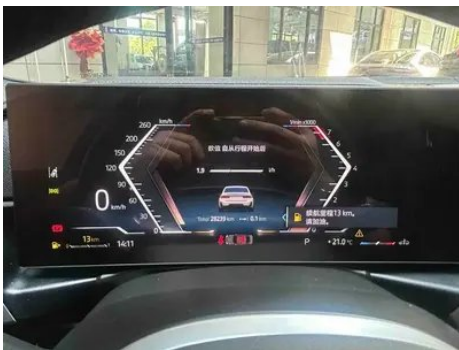

灿哥说车·一口价

三天包退 七天包换 买贵包退 终身质保 终身保养