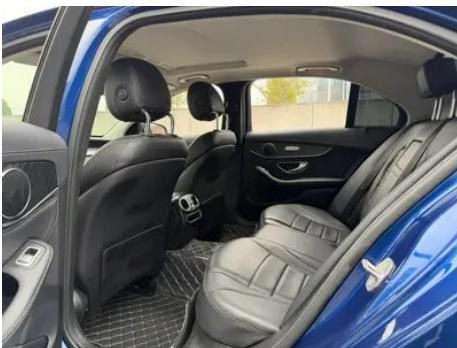

Vehicle Condition

1. Original metal body panels with factory paint.

Configuration Information

Model Information

Model Name	Mercedes-Benz C-Class 2020 C 200 L Fashion Sports Edition
Launch Date	2019.09

Basic parameters