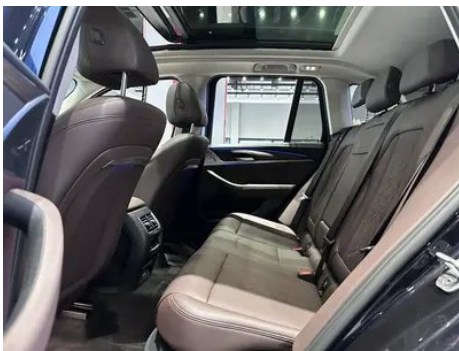

Vehicle Detail Report

BMW X3 2022 xDrive30i Leading Type M Obsidian Night Suit

Basic Information

Brand	BMW
Mileage	82,000 km
Color	Black
First Registration	2022-05-01
Transfer Count	0

Vehicle Images

Vehicle Condition