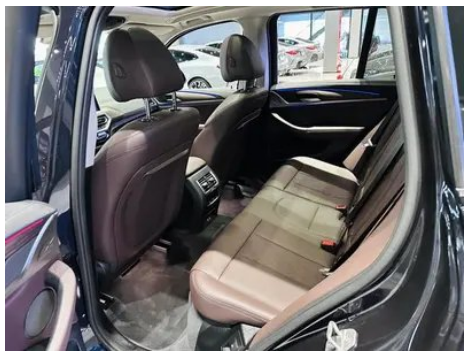

Vehicle Detail Report

BMW X3 2022 xDrive30i Leading Type M Obsidian Night Suit

Basic Information

Brand	BMW
Mileage	82,000 km
Color	Black
First Registration	2022-05-01
Transfer Count	0

Vehicle Images

Vehicle Condition