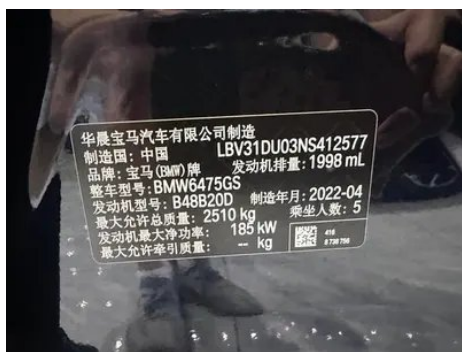

Vehicle Detail Report

BMW X3 2022 xDrive30i Leading Type M Obsidian Night Suit

Basic Information

Brand	BMW
Mileage	82,000 km
Color	Black
First Registration	2022-05-01
Transfer Count	0

Vehicle Images

Vehicle Condition

Basic parameters

Vehicle Class	Mid-size SUV
Energy Type	Gasoline
Maximum Power (kW)	185
Maximum Torque (N·m)	350
Transmission	8-gear manual integration
Body Type	SUV
Engine	2.0L 252 hp L4
Dimensions (L×W×H) (mm)	4737*1891*1689
Official 0-100 km/h Acceleration (s)	6.8
Top Speed (km/h)	235
Curb Weight (kg)	-
Maximum Gross Weight (kg)	-
NEDC Combined Fuel Consumption (L/100km)	8.7
WLTP Combined Fuel Consumption (L/100km)	8.5