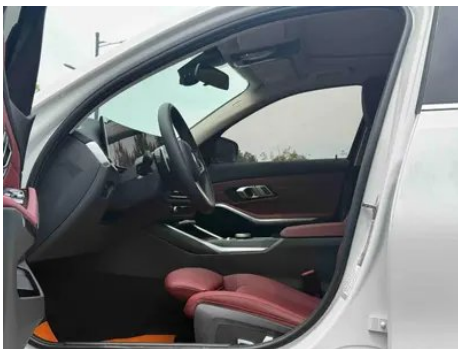

Vehicle Detail Report

BMW 3 Series 2023 325i M Sports suit

Basic Information

Brand	BMW
Mileage	12,000 km
Color	White
First Registration	2023-08-01
Transfer Count	1

Vehicle Images

Vehicle Condition

1. Original metal body panels with factory paint.