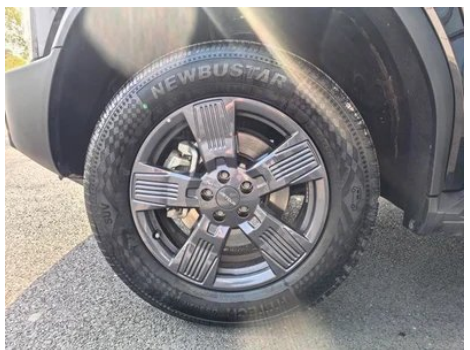

Vehicle Detail Report

Jetour T2 2023 1.5TD Two-wheel drive Discover PRO

Basic Information

Brand	Jetour
Mileage	18,000 km
Color	Black
First Registration	2024-06-01
Transfer Count	1

Vehicle Images

Vehicle Condition