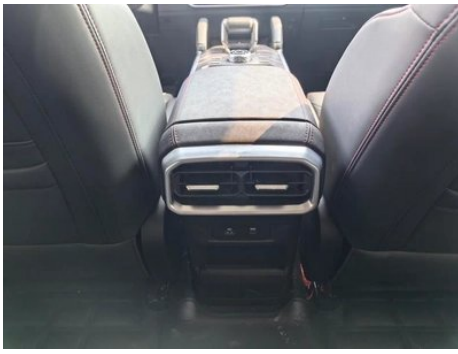

Vehicle Condition

1. Right rocker panel, Inner-side deformation. 2. Spare wheel well, Dust and sand residue, Soiling.

Configuration Information

Model Information

Model Name	Jetour T2 2023 1.5T Two-wheel drive discovery PRO
Launch Date	2023.09

Basic parameters

Vehicle Class	Compact SUV
Energy Type	Gasoline
Maximum Power (kW)	135
Maximum Torque (N·m)	290
Transmission	7-speed wet dual-clutch
Body Type	SUV
Engine	1.5T 184 horsepower L4
Dimensions (L×W×H) (mm)	4785*2006*1880
Official 0-100 km/h Acceleration (s)	-
Top Speed (km/h)	180
Curb Weight (kg)	1700
Maximum Gross Weight (kg)	2450
WLTP Combined Fuel Consumption (L/100km)	8.35
First Owner Warranty Policy	Lifetime Warranty/Non-operational (Liability Exemption Terms Subject to Official)

engine

Engine Model	SQRG4J15
Displacement (mL)	1499