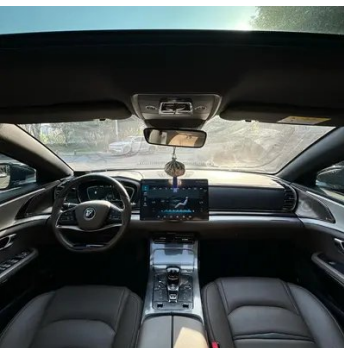

Vehicle Detail Report

BYD han 2020 DM Four-wheel drive performance version Deluxe

Basic Information

Brand	BYD
Mileage	67,000 km
Color	Black
First Registration	2021-05-01
Transfer Count	0

Vehicle Images