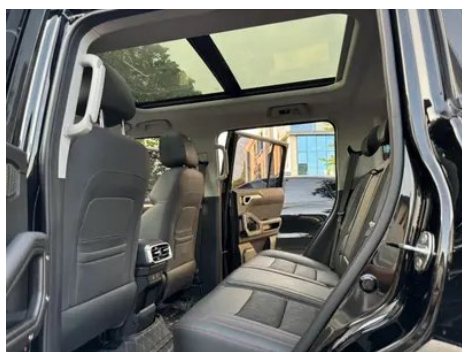

Vehicle Detail Report

Jetour T2 2023 1.5TD Two-wheel drive Discover PRO

Basic Information

Brand	Jetour
Mileage	30,000 km
Color	Black
First Registration	2025-01-01
Transfer Count	0

Vehicle Images

Vehicle Condition