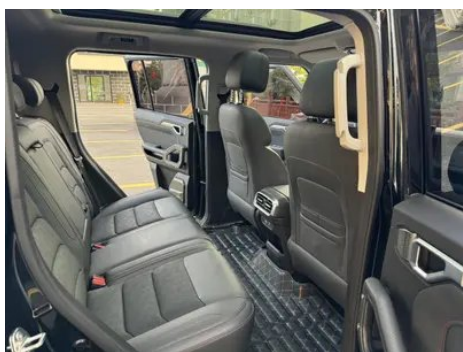

Vehicle Detail Report

Jetour T2 2023 1.5TD Two-wheel drive Discover PRO

Basic Information

Brand	Jetour
Mileage	30,000 km
Color	Black
First Registration	2025-01-01
Transfer Count	0

Vehicle Images

Vehicle Condition