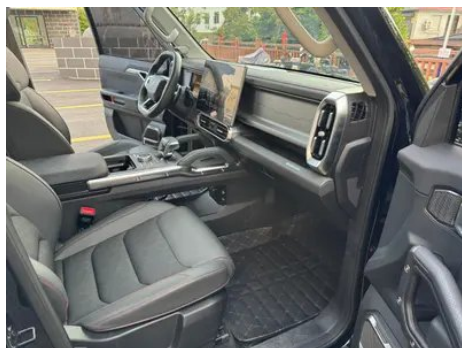

Vehicle Detail Report

Jetour T2 2023 1.5TD Two-wheel drive Discover PRO

Basic Information

Brand	Jetour
Mileage	30,000 km
Color	Black
First Registration	2025-01-01
Transfer Count	0

Vehicle Images

Vehicle Condition