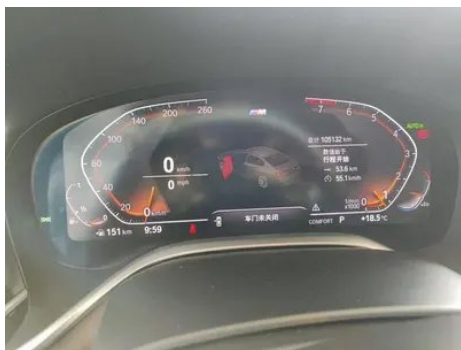

Vehicle Detail Report

BMW 7 Series 2021 740Li Leading Type M Sports suit

Basic Information

Brand	BMW
Mileage	105,000 km
Color	Black
First Registration	2022-01-01
Transfer Count	0

Vehicle Images

Vehicle Condition