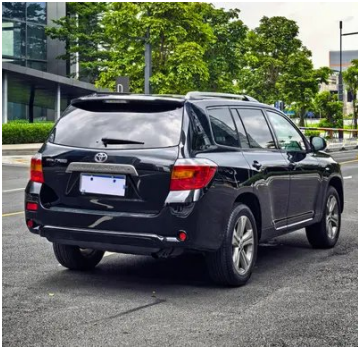

Vehicle Detail Report

Toyota Highlander 2009 2.7L Two-wheel drive 7 Seat Deluxe Edition

Basic Information

Brand	Toyota
Mileage	148,000 km
Color	Black
First Registration	2009-10-01
Transfer Count	1

Vehicle Images