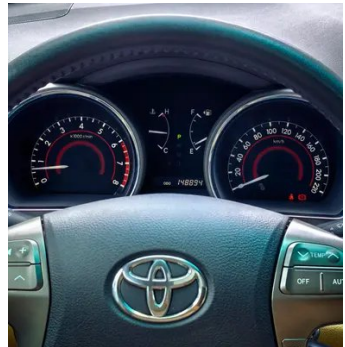

Vehicle Detail Report

Toyota Highlander 2009 2.7L Two-wheel drive 7 Seat Deluxe Edition

Basic Information

Brand	Toyota
Mileage	148,000 km
Color	Black
First Registration	2009-10-01
Transfer Count	1

Vehicle Images

Configuration Information

Model Information

Model Name	Toyota Highlander 2009 2.7L Two-wheel drive 7 Seat Deluxe Edition
Launch Date	2009.05

Basic parameters

Vehicle Class	Mid-size SUV
Energy Type	Gasoline
Maximum Power (kW)	140
Maximum Torque (N·m)	252
Transmission	6-speed manual integration
Body Type	SUV
Engine	2.7L 190 horsepower L4
Dimensions (L×W×H) (mm)	4785*1910*1760
Official 0-100 km/h Acceleration (s)	-
Top Speed (km/h)	-
Curb Weight (kg)	1855
Maximum Gross Weight (kg)	-
NEDC Combined Fuel Consumption (L/100km)	9.9