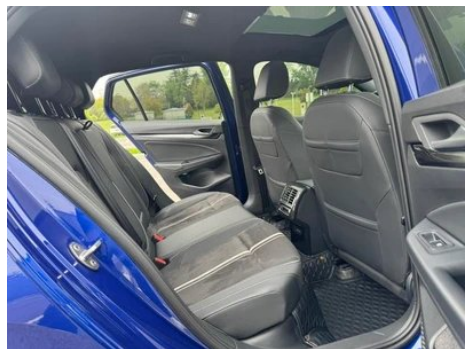

Vehicle Detail Report

Volkswagen Golf 2023 280TSI DSG R-Line Lite

Basic Information

Brand	Volkswagen
Mileage	56,000 km
Color	Blue
First Registration	2024-02-01
Transfer Count	0

Vehicle Images