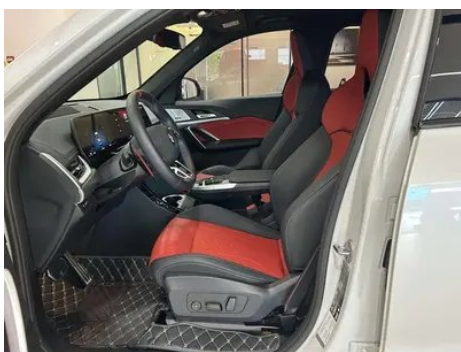

Vehicle Detail Report

BMW X1 2024 M35Li

Basic Information

Brand	BMW
Mileage	15,000 km
Color	White
First Registration	2025-01-01
Transfer Count	0

Vehicle Images

Vehicle Condition

1. Original metal body panels with factory paint.