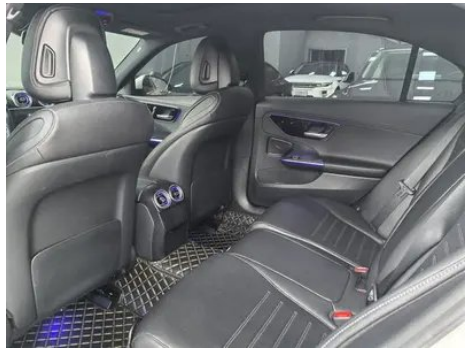

Vehicle Detail Report

Mercedes-Benz C-Class 2022 C 260 L Sports version

Basic Information

Brand	Mercedes-Benz
Mileage	43,900 km
Color	White
First Registration	2021-10-01
Transfer Count	0

Vehicle Images