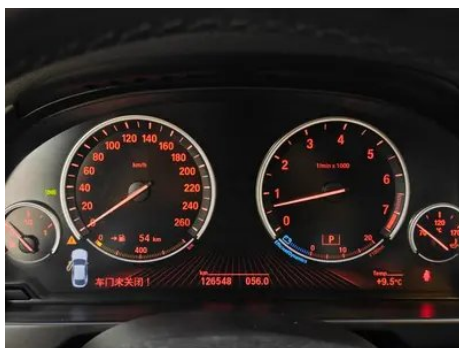

Vehicle Detail Report

BMW X6 2017 xDrive35i Leading Type

Basic Information

Brand	BMW
Mileage	126,000 km
Color	Red
First Registration	2018-02-01
Transfer Count	1

Vehicle Images

Vehicle Condition

1. Body floor pan, Recall.

Configuration Information

Model Information

Model Name	BMW X6 2017 xDrive35i Leading Type
Launch Date	2016.12

Basic parameters

Vehicle Class	Mid-size and large SUVs
Energy Type	Gasoline
Maximum Power (kW)	225
Maximum Torque (N·m)	400
Transmission	8-gear manual integration
Body Type	SUV Crossover
Engine	3.0L 306 hp L6
Dimensions (L×W×H) (mm)	4929*1989*1709
Official 0-100 km/h Acceleration (s)	6.4
Top Speed (km/h)	240
Curb Weight (kg)	-
Maximum Gross Weight (kg)	-
NEDC Combined Fuel Consumption (L/100km)	9.8