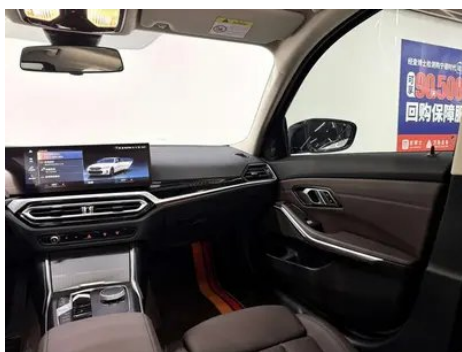

Vehicle Condition

1. Original metal body panels with factory paint.

Configuration Information

Model Information

Model Name	BMW 3 Series 2023 325i M Sports Night Suit
Launch Date	2022.08

Basic parameters

Vehicle Class	Mid-size car
Energy Type	Gasoline
Maximum Power (kW)	135
Maximum Torque (N·m)	300
Transmission	8-gear manual integration
Body Type	Sedan
Engine	2.0L 184 hp L4
Dimensions (L×W×H) (mm)	4728*1827*1452
Official 0-100 km/h Acceleration (s)	7.6
Top Speed (km/h)	233
Curb Weight (kg)	1588
Maximum Gross Weight (kg)	2050
WLTP Combined Fuel Consumption (L/100km)	6.9

engine

Engine Model	B48B20C
Displacement (mL)	1998
Displacement (L)	2.0
Induction Type	Turbocharging
Cylinder Arrangement	L