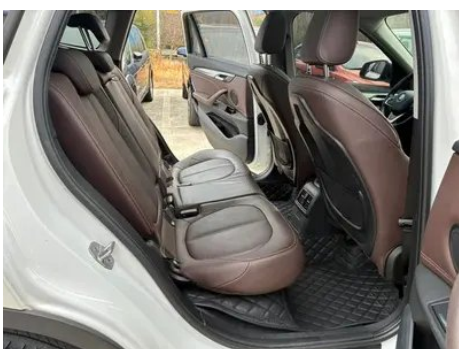

Vehicle Detail Report

BMW X1 2019 sDrive18Li Premium Class

Basic Information

Brand	BMW
Mileage	85,000 km
Color	White
First Registration	2019-09-01
Transfer Count	0

Vehicle Images

Vehicle Condition

1. Right front door, Replaced. 2. Right rear door, Replaced. 3. Trunk lid, Body panel repair. 4. Left rear quarter panel, Body panel repair.