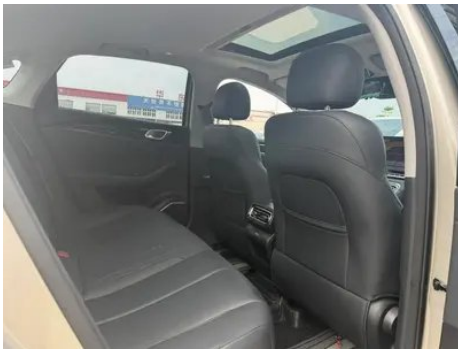

Vehicle Condition

1. Driver's seat rails and frame, Signs of removal. 2. Front passenger seat rails and frame, Signs of removal.

Configuration Information

Model Information

Model Name	Geely Emgrand 2026 5th Gen 1.5L CVT Premium Trim
Launch Date	2025.11

Basic parameters

Vehicle Class	compact car
Energy Type	Gasoline
Maximum Power (kW)	88
Maximum Torque (N·m)	150
Transmission	CVT continuously variable transmission (simulates 8 speeds)
Body Type	Sedan
Engine	1.5L 120 hp L4
Dimensions (L×W×H) (mm)	4815*1885*1480