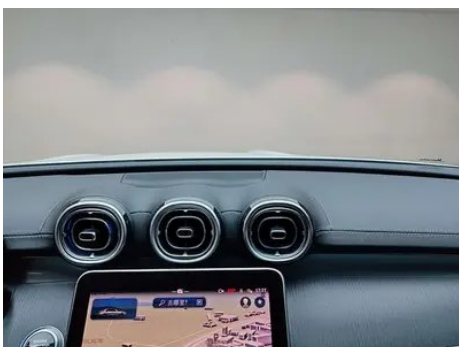

Vehicle Condition

1. Driver's seat rails and frame, Signs of removal. 2. Front passenger seat rails and frame, Signs of removal.

Configuration Information

Model Information

Model Name	Mercedes-Benz C-Class 2022 C 260 L Hao Night Sports Edition
Launch Date	2021.08