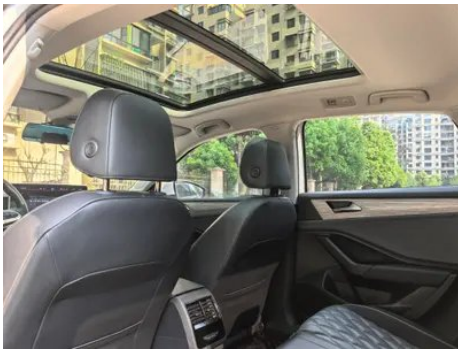

Vehicle Condition

1. Driver's seat rails and frame, Signs of removal.

Configuration Information

Model Information

Model Name	Sagitar 2023 300TSI DSG Elite Edition
Launch Date	2022.06

Basic parameters

Vehicle Class	compact car
Energy Type	Gasoline
Maximum Power (kW)	118
Maximum Torque (N·m)	250