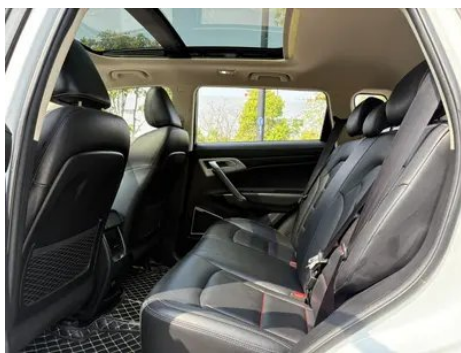

Vehicle Detail Report

Geely Boyue 2020 1.8TD DCT Two-drive Zhiya type

Basic Information

Brand	Geely
Mileage	95,000 km
Color	White
First Registration	2019-08-01
Transfer Count	0

Vehicle Images