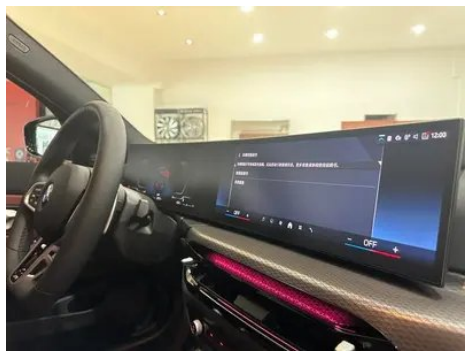

Vehicle Condition

1. Inner side of right B-pillar, Dent.

Configuration Information

Model Information

Model Name	BMW 3 Series 2025 330i M Sports Night Suit
Launch Date	2024.09

Basic parameters

Vehicle Class	Mid-size car
Energy Type	Gasoline
Maximum Power (kW)	180
Maximum Torque (N·m)	400