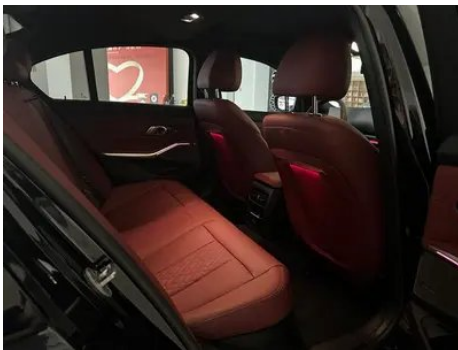

Vehicle Detail Report

BMW 3 Series 2025 330i M Sports Night Suit

Basic Information

Brand	BMW
Mileage	23,000 km
Color	Black
First Registration	2025-07-01
Transfer Count	1

Vehicle Images

Vehicle Condition

1. Inner side of right B-pillar, Dent.