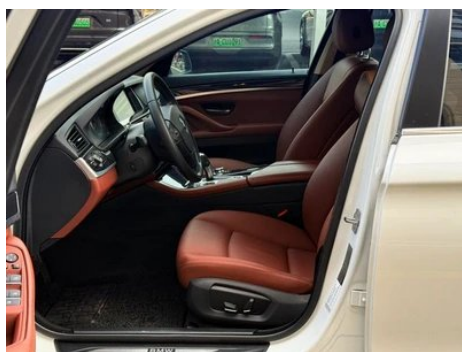

Vehicle Detail Report

BMW 5 Series 2014 520Li elegant type

Basic Information

Brand	BMW
Mileage	116,000 km
Color	White
First Registration	2015-08-01
Transfer Count	0

Vehicle Images

Vehicle Condition

1. Radiator support, Signs of disassembly. 2. Rear body panel, Corrosion, Severe corrosion. 3. Spare wheel well, Dirt and stains. 4. Driver seat rails and frame, Corrosion. 5. Right rear fender, Paint repair, Bodywork repair. 6. Driver seat, Wear. 7. Passenger seat, Wear. 8. Rear seats, Wear.