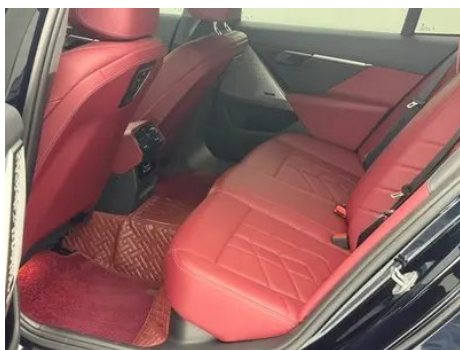

Vehicle Detail Report

BMW 5 Series 2025 530Li Leading Type Luxury Set

Basic Information

Brand	BMW
Mileage	22,000 km
Color	Black
First Registration	2025-02-01
Transfer Count	0

Vehicle Images

Vehicle Condition