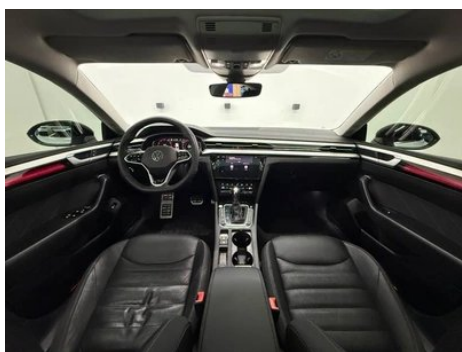

Vehicle Condition

1. Original metal body panels with factory paint.

Configuration Information

Model Information

Model Name	FAW-Volkswagen CC 2023 Model 380TSI Brilliant Edition
Launch Date	2022.09

Basic parameters

Vehicle Class	Mid-size car
Energy Type	Gasoline
Maximum Power (kW)	162
Maximum Torque (N·m)	350
Transmission	7-speed wet dual-clutch
Body Type	Liftback
Engine	2.0T 220 horsepower L4
Dimensions (L×W×H) (mm)	4865*1870*1459