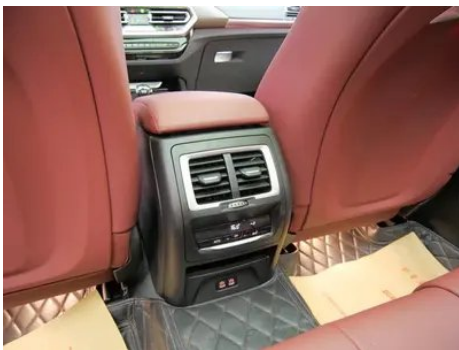

Vehicle Condition

1. Original metal body panels with factory paint.

Configuration Information

Model Information

Model Name	BMW X3 2022 Change 2 xDrive30i Leading M Obsidian Night Suit
Launch Date	2022.08

Basic parameters