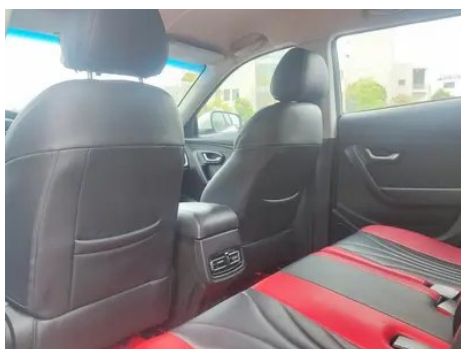

Vehicle Detail Report

Jetour X70M 2020 1.5T DCT companion type

Basic Information

Brand	Jetour
Mileage	70,000 km
Color	White
First Registration	2020-09-01
Transfer Count	0

Vehicle Images

Vehicle Condition

1. Right rocker panel, Outer-side deformation. 2. Driver's seat rails and frame, Signs of removal. 3. Front passenger seat rails and frame, Signs of removal.