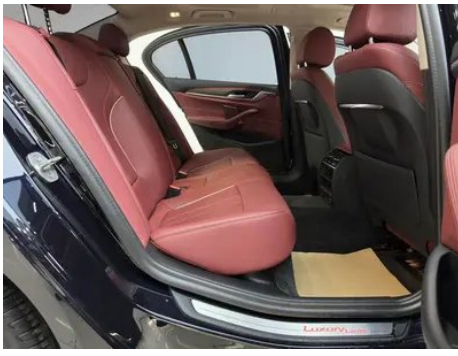

Vehicle Detail Report

BMW 5 Series 2021 Restyling 530Li Leading Type Luxury Set

Basic Information

Brand	BMW
Mileage	62,000 km
Color	Black
First Registration	2021-04-01
Transfer Count	0

Vehicle Images

Vehicle Condition