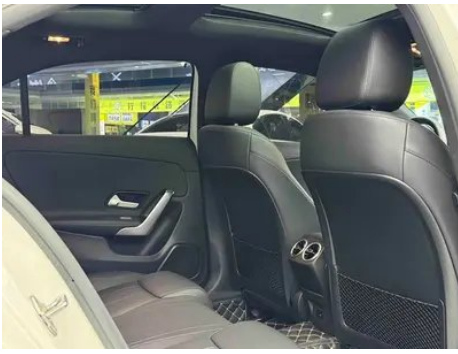

Vehicle Images

Vehicle Condition

1. Right rear quarter panel, Paint repair, Body panel repair.

Configuration Information

Model Information

Model Name	Mercedes-Benz A-Class 2022 Restyling A 200 L Sports sedan fashion model
Launch Date	2021.12