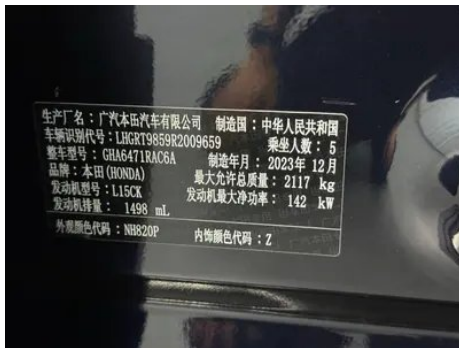

Vehicle Detail Report

Honda Breeze 2023 240TURBO CVT Two-wheel drive elite version

Basic Information

Brand	Honda
Mileage	20,000 km
Color	Black
First Registration	2024-06-01
Transfer Count	0

Vehicle Images