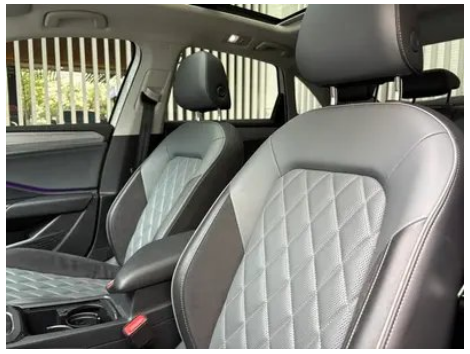

Vehicle Condition

1. Right rocker panel, Paint repair, Outer-side body panel repair. 2. Right rear quarter panel, Paint repair, Body panel repair.

Configuration Information

Model Information

Model Name	Volkswagen Sagitar 2025 300TSI DSG Premium Edition
Launch Date	2024.10

Basic parameters

Vehicle Class	compact car
Energy Type	Gasoline
Maximum Power (kW)	118