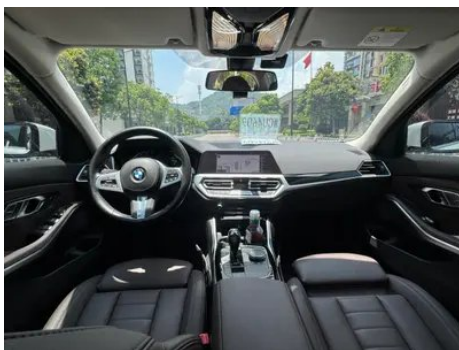

Vehicle Detail Report

BMW 3 Series 2020 320Li M Sports suit

Basic Information

Brand	BMW
Mileage	43,500 km
Color	White
First Registration	2020-07-01
Transfer Count	0

Vehicle Images