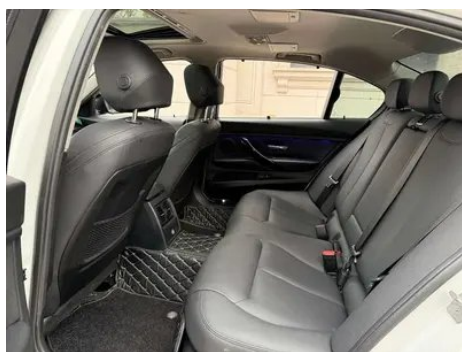

Vehicle Condition

1. Inner side of left A-pillar, Deformation. 2. Left rear quarter panel, Paint repair.

Configuration Information

Model Information

Model Name	BMW 3 Series 2018 320Li Fashionable
Launch Date	2017.09

Basic parameters

Vehicle Class	Mid-size car
Energy Type	Gasoline
Maximum Power (kW)	135
Maximum Torque (N·m)	270
Transmission	8-gear manual integration
Body Type	Sedan
Engine	2.0L 184 hp L4
Dimensions (L×W×H) (mm)	4753*1811*1455