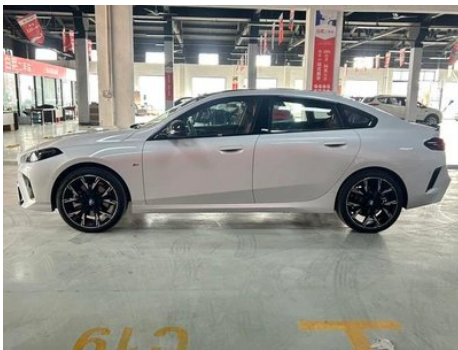

# Vehicle Detail Report

## BMW 2 Series 2025 225L M Sports Night Suit

### Vehicle Images