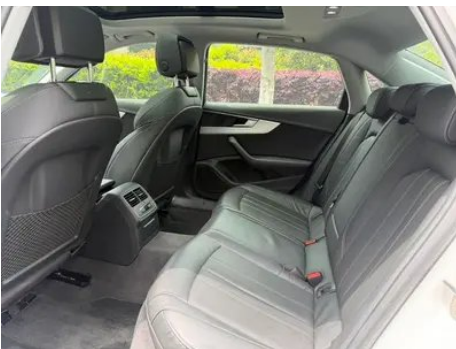

Vehicle Detail Report

Audi A4L 2022 40 TFSI Deluxe Dynamic

Basic Information

Brand	Audi
Mileage	60,000 km
Color	White
First Registration	2022-09-01
Transfer Count	0

Vehicle Images

Vehicle Condition

1. Right rear quarter panel, Paint repair.