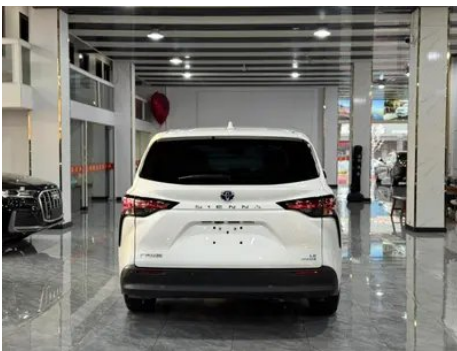

Vehicle Detail Report

Toyota Sienna 2024 Dual Power 2.5L Comfort Edition

Basic Information

Brand	Toyota
Mileage	38,000 km
Color	White
First Registration	2024-03-01
Transfer Count	0

Vehicle Images

Vehicle Condition