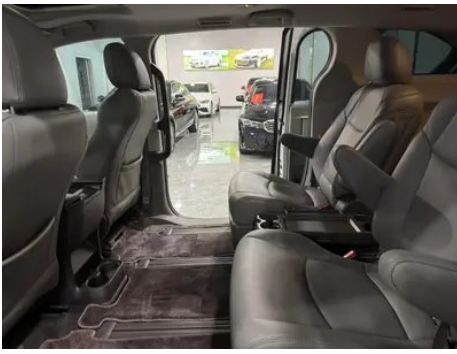

Vehicle Detail Report

Toyota Sienna 2024 Dual Power 2.5L Comfort Edition

Basic Information

Brand	Toyota
Mileage	38,000 km
Color	White
First Registration	2024-03-01
Transfer Count	0

Vehicle Images

Vehicle Condition