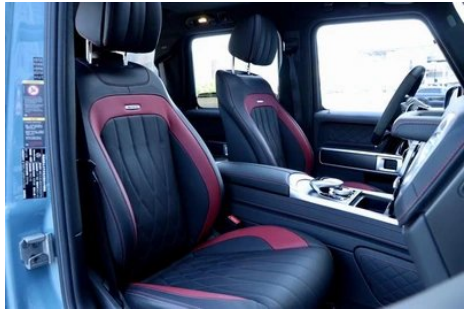

Vehicle Detail Report

Mercedes-AMG G-Class 2021 AMG G 63

Basic Information

Brand	Mercedes-Benz
Mileage	36,000 km
Color	Blue
First Registration	2021-09-01
Transfer Count	1

Vehicle Images