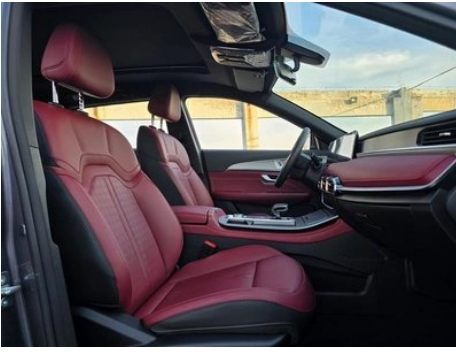

Vehicle Detail Report

Jetour X70 PLUS 2025 Champion Edition 1.5T
DCT Champion MAX 5 seat

Basic Information

Brand	Jetour
Mileage	7,300 km
Color	Dark gray
First Registration	2026-01-01
Transfer Count	0

Vehicle Images