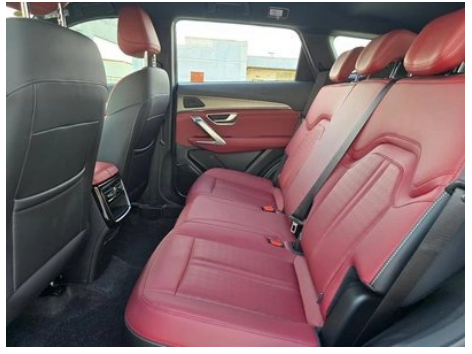

Vehicle Condition

1. Original metal body panels with factory paint.

Configuration Information

Model Information

车型 捷途 奇瑞汽车股份有限公司
品牌 捷途
品牌英文名 JETOUR
车型英文名 JETOUR
车架号: S08E415C
发动机排量: 103 kW
发动机排量: 2957ml
变速器挡位数: 5
变速器挡位数: 2025-08

Model Information (continued)

Model Name	Jetour X70 PLUS 2025 Champion Edition 1.5T DCT Champion MAX 5 seat
Launch Date	2025.01

Basic parameters

Vehicle Class	Mid-size SUV
Energy Type	Gasoline
Maximum Power (kW)	115
Maximum Torque (N·m)	230
Transmission	6-speed wet dual-clutch
Body Type	SUV
Engine	1.5T 156 horsepower L4
Dimensions (L×W×H) (mm)	4749*1900*1720
Official 0-100 km/h Acceleration (s)	-
Top Speed (km/h)	180
Curb Weight (kg)	1548
Maximum Gross Weight (kg)	2195
WLTP Combined Fuel Consumption (L/100km)	7.92
First Owner Warranty Policy	Lifetime Warranty/Non-operational (Liability Exemption Terms Subject to Official)

engine

Engine Model	SQRE4T15C
Displacement (mL)	1498
Displacement (L)	1.5
Induction Type	Turbocharging
Cylinder Arrangement	L
Number of Cylinders	4
Valves per Cylinder	4
Compression Ratio	9.5
Valve Train	DOHC
Bore (mm)	77
Stroke (mm)	80.5