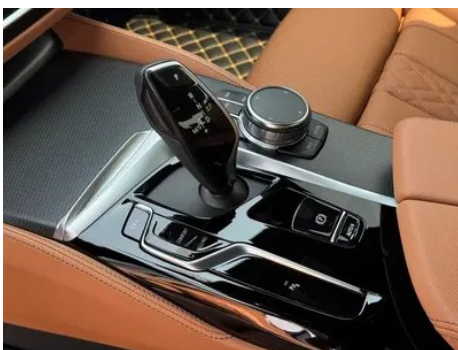

Vehicle Detail Report

BMW 5 Series 2022 Second change 530i M Sports suit

Basic Information

Brand	BMW
Mileage	51,000 km
Color	Black
First Registration	2023-05-01
Transfer Count	0

Vehicle Images